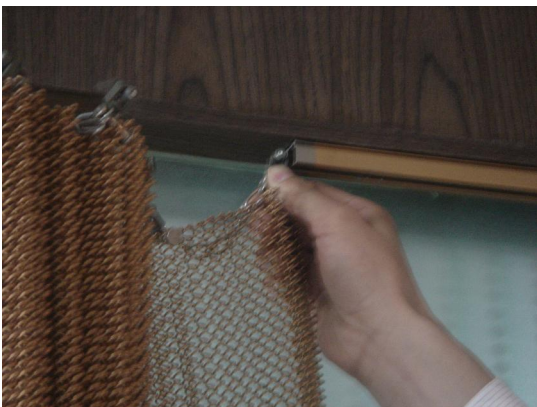

ANPING RAMEIJU DECORATIVE MESH FACTORY

Metallic cloth / Metal drapery Installation Instructions

Fist step :

Take down the track plug.

Second step :

Fix the track on the wall with screw

Third step :

Put the wire mesh into the track.

ANPING RAMEIJU DECORATIVE MESH FACTORY

Last Step:

Install the plug each end.

Complete

If you have any question about the installations, please feel free to contact me.

ADD : YUCAI MIDDLE SHOOOL (E) OF ANPING COUNTY, HENGSHUI CITY, HEBEI PROVINCE, CHINA. P.C: 053600